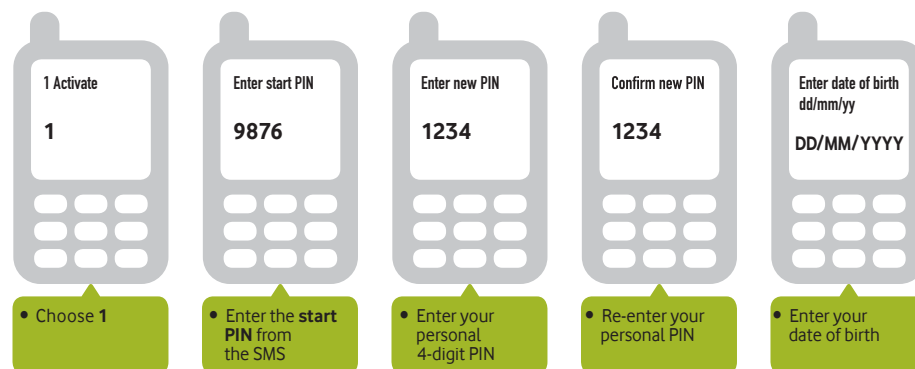

To use Vodacom m-pesa Dial *130*7372#

For ease, store this number in your cellphone address book.

How to Register

You can register at any m-pesa Outlet, free. Take your cellphone and ID book and you'll be ready to start using m-pesa in instantly.

- Step 1:** The Assistant will help you complete a short form
- Step 2:** The Assistant will register your details on their device
- Step 3:** You'll receive an SMS with the start PIN
- Step 4:** Dial *130*7372#, press the call button to get the m-pesa start up screen and activate your m-pesa Account. Change the start PIN with your own, secret personal 4-digit PIN